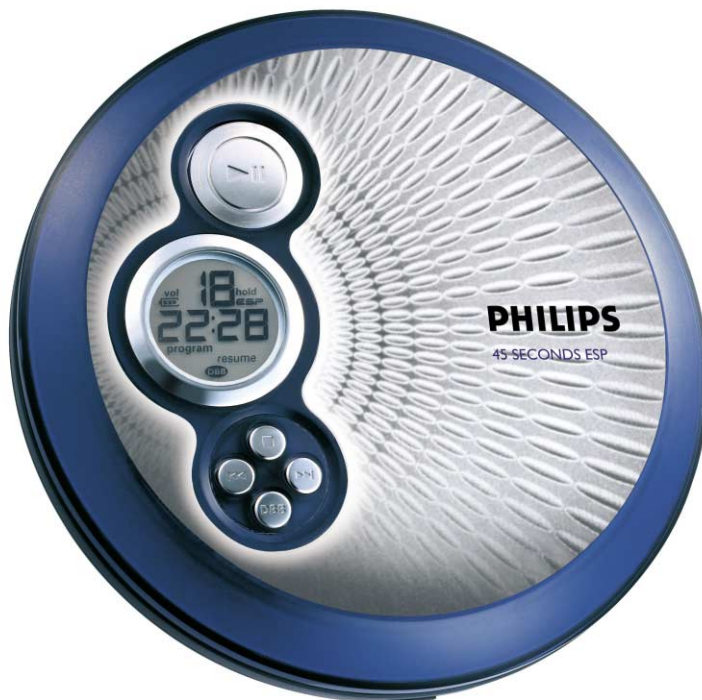

Portable CD player

AX2412

Jogproof

Irresistibly classic, the vibrant AX2412 CD players truly let you savor smooth, skip-free music. It flaunts an appealing round form and comes with a large display for convenient track-viewing. It's designed to liven up your music on the go.

Jogproof

- 45-second Electronic Skip Protection

Enhanced bass performance

- Dynamic Bass Boost

Plays all kinds of discs

- Plays CD, CD-R and CD-RW discs

PHILIPS

Technical specifications

Sound

- Output power (RMS): 2 x 4 mW
- D/A convertor: 1-bit
- Sound enhancement technology:
Dynamic Bass Boost
- Volume control: Digital
- Signal to noise ratio: >82 dB
- Frequency response: 20 Hz-20 KHz
- Audible feedback

Audio Playback

- Disc playback media: CD, CD-R, CD-RW
- Disc playback mode:
30-Track Programmable,
Fast Forward/Backward, Repeat Play,
Shuffle Play, Scan, Hold,
Resume (Resume Playback from stop)
- Electronic Skip Protection (CD): 45 seconds